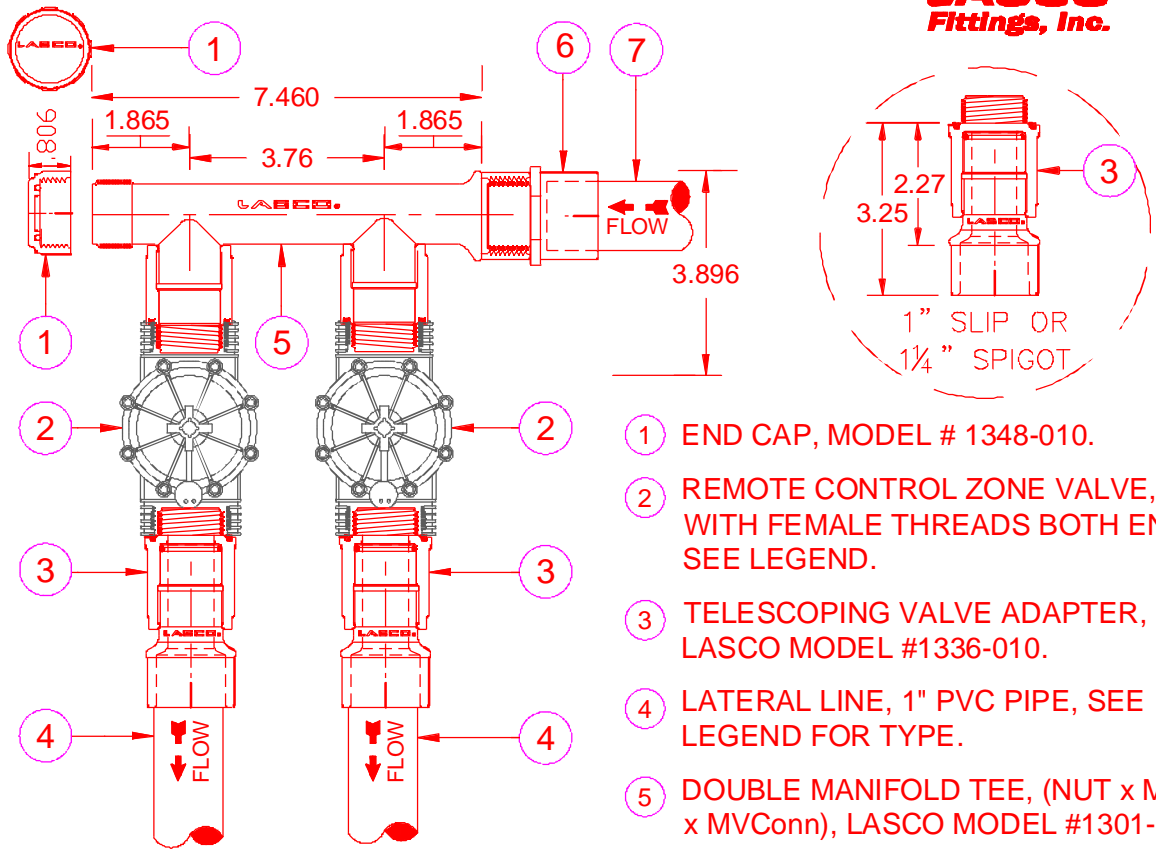

**LASCO<sup>®</sup>**  
Fittings, Inc.

- ① END CAP, MODEL # 1348-010.
- ② REMOTE CONTROL ZONE VALVE, 1", WITH FEMALE THREADS BOTH ENDS, SEE LEGEND.
- ③ TELESCOPING VALVE ADAPTER, LASCO MODEL #1336-010.
- ④ LATERAL LINE, 1" PVC PIPE, SEE LEGEND FOR TYPE.
- ⑤ DOUBLE MANIFOLD TEE, (NUT x MTHD x MVConn), LASCO MODEL #1301-210.
- ⑥ MALE ADAPTER, (SOCKET x MIPT), SCH80 LASCO, MODEL # 836-010.
- ⑦ MAINLINE, 1" PVC PIPE, SEE LEGEND FOR TYPE.

**ULTRA**  
*gone*  
by LASCO Fittings

1" Female & 1" Male  
Valve Connectors

00 LASCO DOUBLE MANIFOLD (MIPT)

N.T.S. FOR 1" FIPT SOLENOID VALVES

DETAIL-FILE